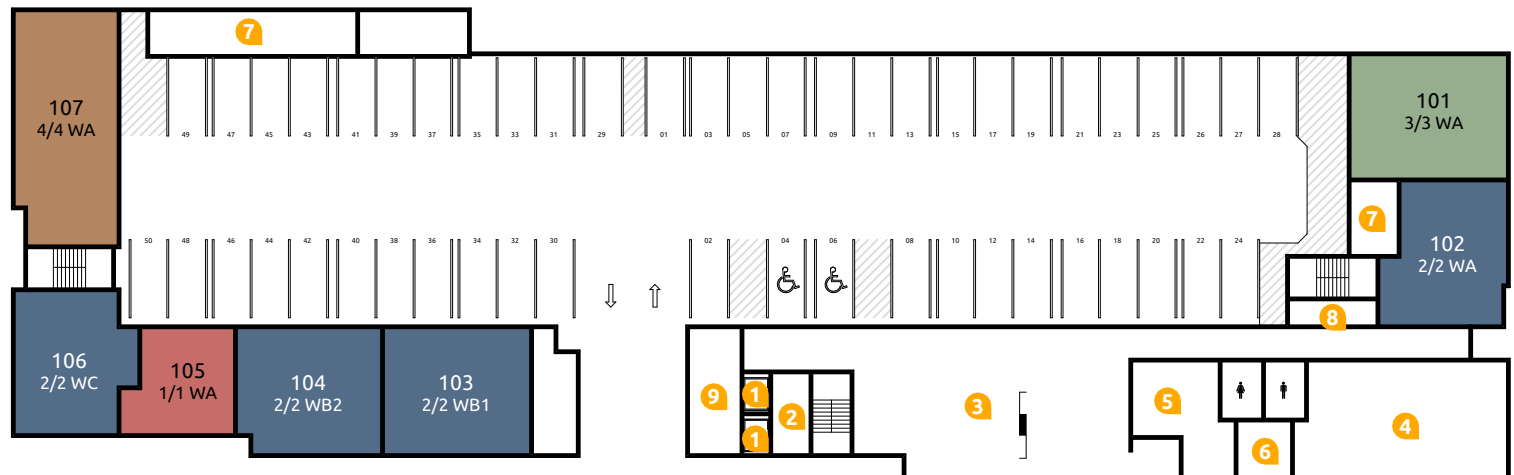

BUILDING MAP
309 E
Springfield

UNIT TYPE

1 Bedroom

2 Bedrooms

3 Bedrooms

4 Bedrooms

FEATURES

1 Elevator

2 Elevator Lobby

3 Lounge

4 Fitness

5 Reception

6 Office

7 Bike Storage

8 Package

9 Trash

www.greenstrealty.com

309 E. Springfield AVE
Champaign, IL 61820

Level 1

BUILDING MAP
309 E
Springfield

UNIT TYPE

- Studio
- 1 Bedroom
- 2 Bedrooms
- 3 Bedrooms
- 4 Bedrooms

FEATURES

- 1 Elevator
- 2 Elevator Lobby

Level 2

www.greenstrealty.com

309 E. Springfield AVE
Champaign, IL 61820

BUILDING MAP
**309 E
 Springfield**

UNIT TYPE

- Studio
- 1 Bedroom
- 2 Bedrooms
- 3 Bedrooms
- 4 Bedrooms

FEATURES

- 1 Elevator
- 2 Elevator Lobby