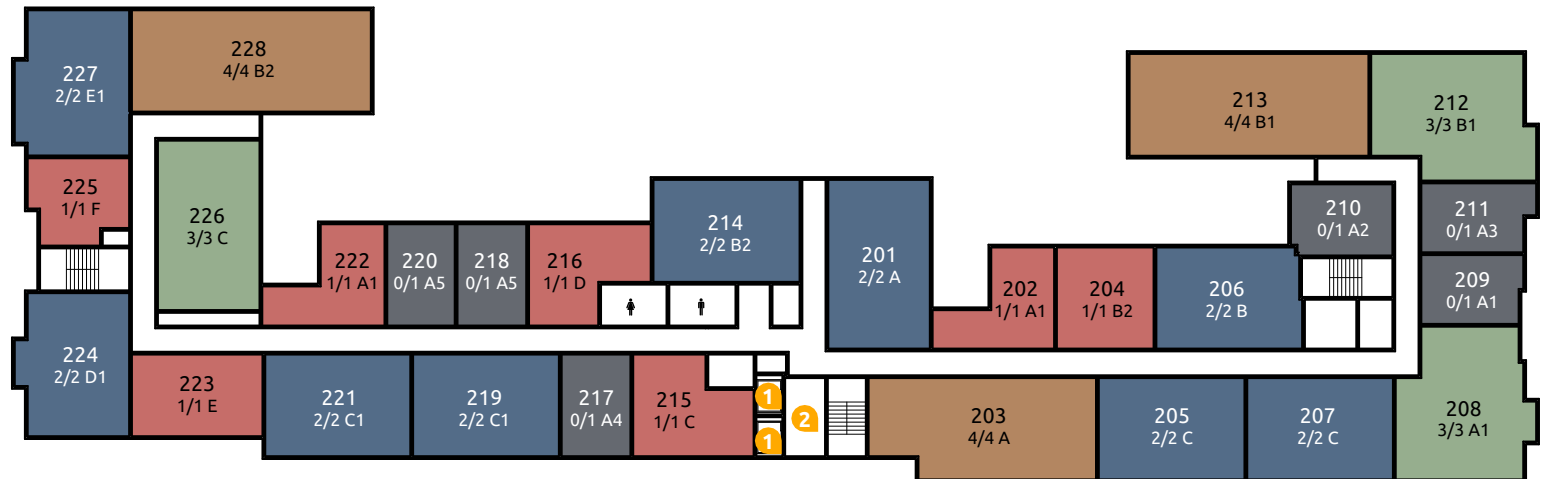

2 Elevator Lobby

3 Lounge

4 Fitness

5 Reception

6 Office

7 Bike Storage

8 Package

9 Trash

www.greenstrealty.com

309 E. Springfield AVE
Champaign, IL 61820

Level 1

BUILDING MAP
309 E
Springfield

UNIT TYPE

- Studio
- 1 Bedroom
- 2 Bedrooms
- 3 Bedrooms
- 4 Bedrooms

FEATURES

- 1 Elevator
- 2 Elevator Lobby

Level 2

www.greenstrealty.com

309 E. Springfield AVE
Champaign, IL 61820

BUILDING MAP
**309 E
 Springfield**

UNIT TYPE

- Studio
- 1 Bedroom
- 2 Bedrooms
- 3 Bedrooms
- 4 Bedrooms

FEATURES

- 1 Elevator
- 2 Elevator Lobby