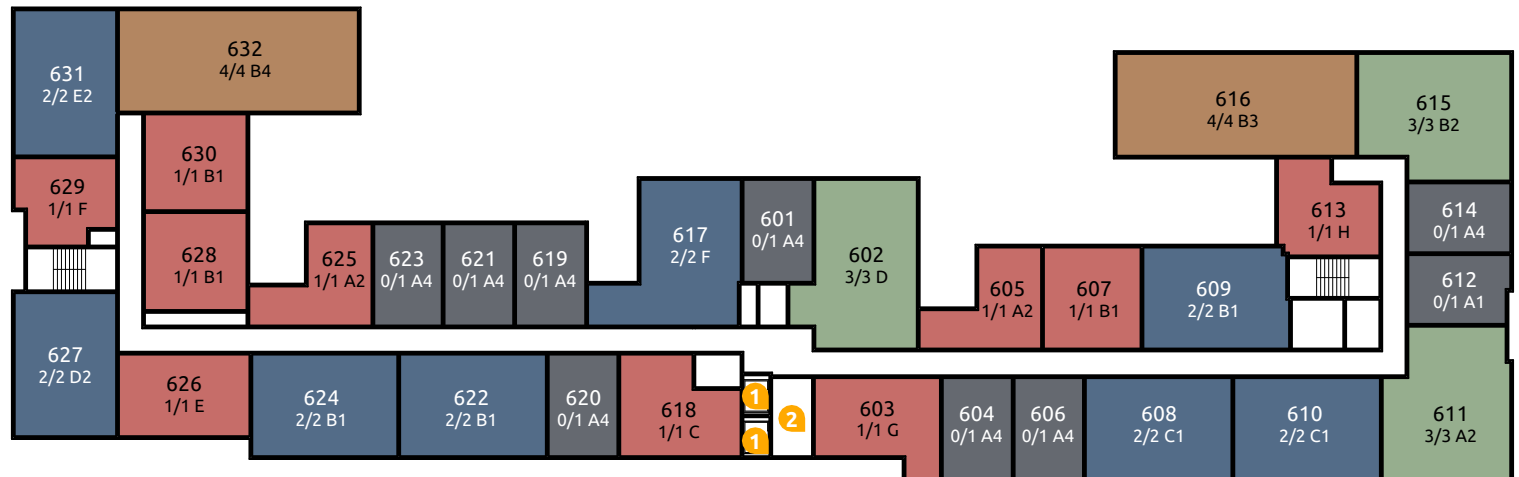

BUILDING MAP
309 E
Springfield

UNIT TYPE

- ☐ Studio
- ☒ 1 Bedroom
- ☐ 2 Bedrooms
- ☐ 3 Bedrooms
- ☐ 4 Bedrooms

FEATURES

- ☒ 1 Elevator
- ☒ 2 Elevator Lobby

Level 6

www.greenstrealty.com

309 E. Springfield AVE
Champaign, IL 61820